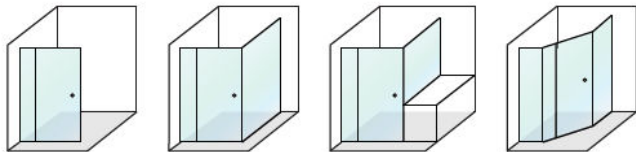

Semi
Framed
Showers

design) *inferno*
glass

03 9336 7703

Semi-framed shower enclosures are designed with the versatility to adapt to numerous applications and configurations, combined with the quality of components that our customers rely on. It's a simplistic design without compromising Elegance.

Partially custom-made semi-framed system comes in 1950 height. It's engineered to be sleek and stylish. Door can be only pivoted, and it comes in 6mm clear safety glass. The finger pull handle complements the shower screen perfectly.