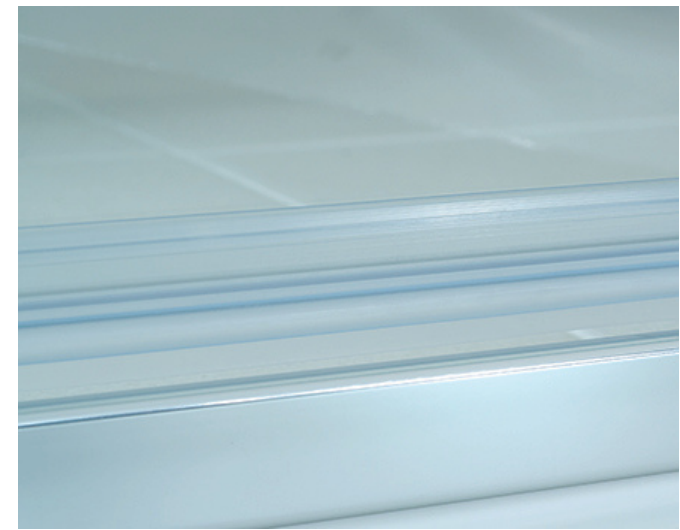

Semi
Framed
Showers

design) *inferno*
glass

03 9336 7703

Semi-framed shower enclosures are designed with the versatility to adapt to numerous applications and configurations, combined with the quality of components that our customers rely on. It's a simplistic design without compromising Elegance.

Partially custom-made semi-framed system comes in 1950 height. It's engineered to be sleek and stylish. Door can be only pivoted, and it comes in 6mm clear safety glass. The finger pull handle complements the shower screen perfectly.